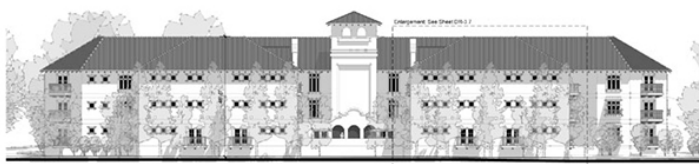

# NOVATO MISSION LODGE SENIOR HOUSING Novato, CA

This senior housing complex replaces a derelict existing building while fitting the City of Novato's general plan and satisfying complex client constraints. The design has gone through numerous revisions in order to provide a solution for the site that satisfies the neighbors, agencies and client. We initiated a series of Town Meetings, to engage community stakeholders and incorporated their feedback into the design.

**PROJECT TYPE**  
GENERAL COMMERCIAL  
**BUILDING SIZE 70,000 S.F.**

West Elevation  
Scale 1/8\"/>

North Elevation  
Scale 1/8\"/>